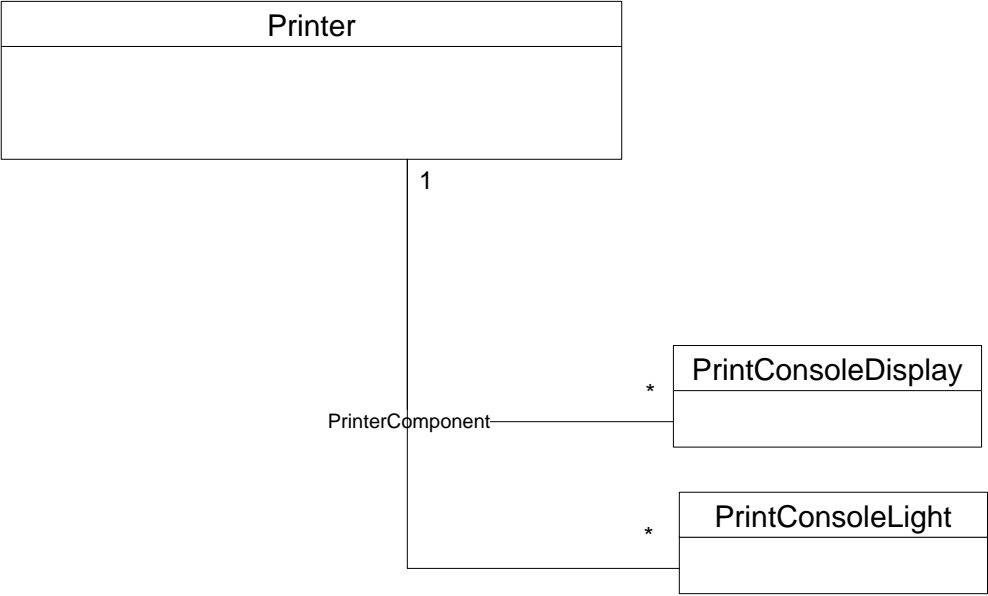

Printer Components

Example of Subunit Table

Printer Consoles

Example of Printer with multiple input trays

Class Hierarchy

Association Class Hierarchy

Network Printer = Dedicated ComputerSystem

ComputerSystem
Dedicated="Network Printer" (new value)

Network Printer = ComputerSystem with an attached Printer

- Profiles that may need to be implemented
- PRP
 - Network port
 - IP endpoint
 - DHCP client
 - DNS client
 - Software identity
 - Power management
 - Printer