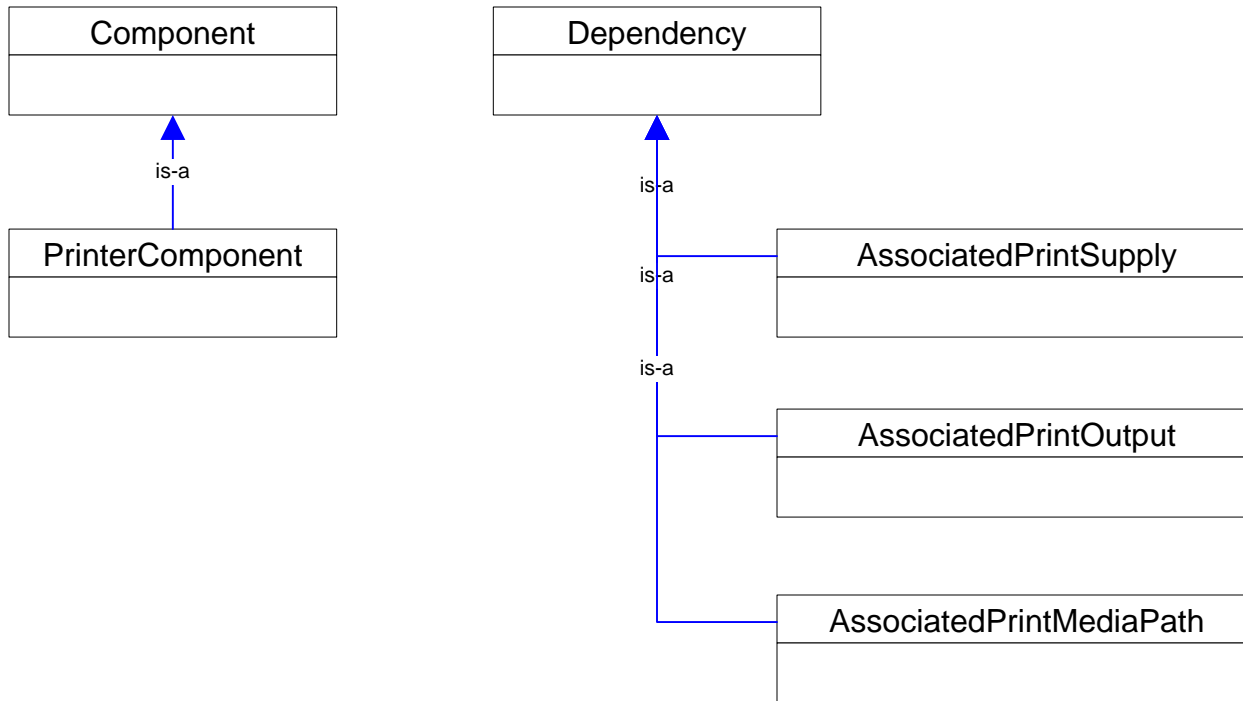

Printer Components

Example of Subunit Table

Printer Consoles

Example of Printer with multiple input trays

Class Hierarchy

Association Class Hierarchy

Network Printer = Dedicated ComputerSystem

ComputerSystem
Dedicated="Network Printer" (new value)

Network Printer = ComputerSystem with an attached Printer

- Profiles that may need to be implemented
- PRP
 - Network port
 - IP endpoint
 - DHCP client
 - DNS client
 - Software identity
 - Power management
 - Printer

Connections to same classes as in simpler Printer device