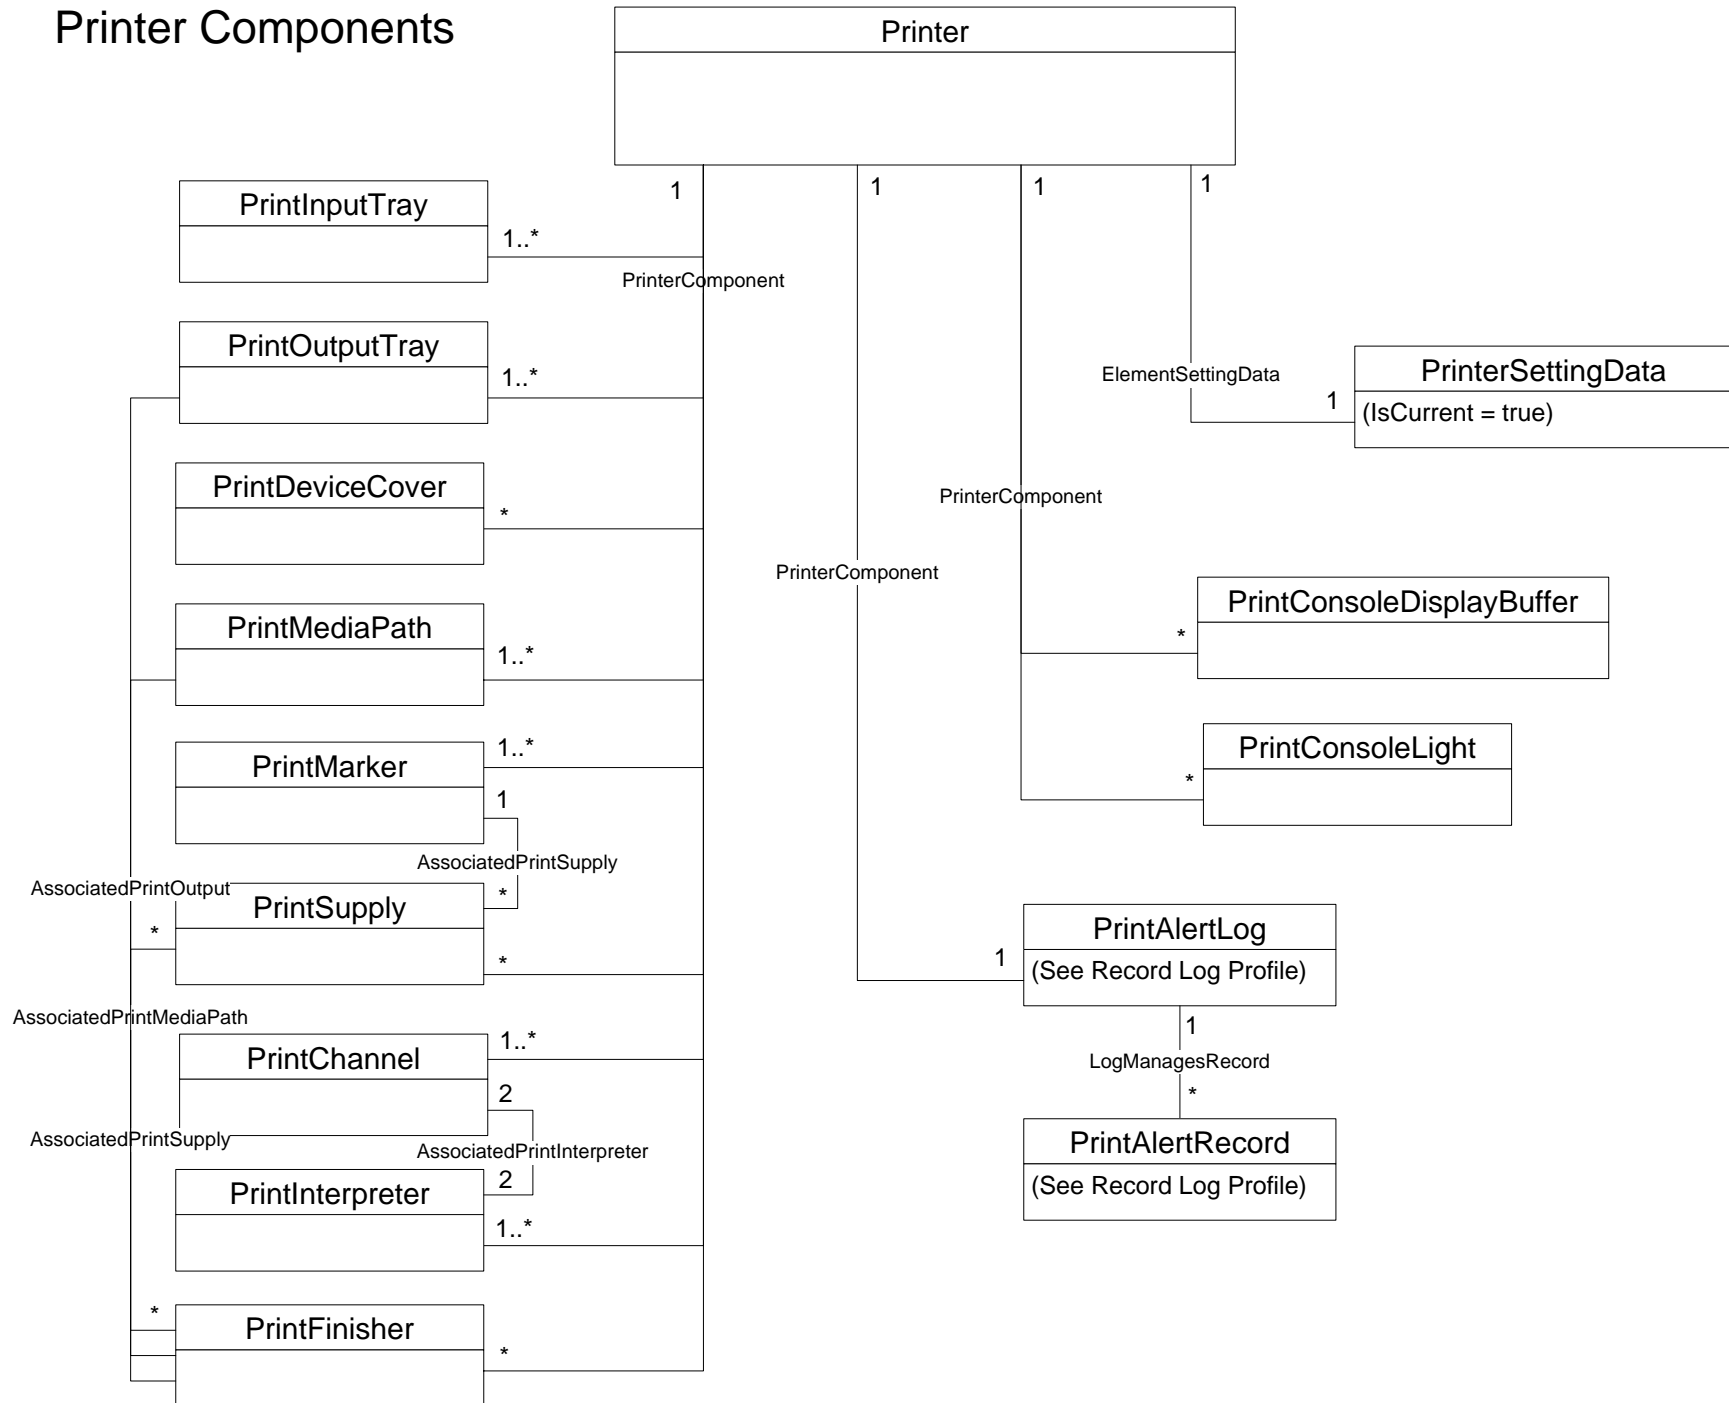

Printer Components

Example of Subunit Table

Printer Consoles

Example of Printer with multiple input trays

Class Hierarchy

Association Class Hierarchy

Network Printer = Dedicated ComputerSystem

ComputerSystem
Dedicated="Network Printer" (new value)

Network Printer = ComputerSystem with an attached Printer

- Profiles that may need to be implemented
- PRP
 - Network port
 - IP endpoint
 - DHCP client
 - DNS client
 - Software identity
 - Power management
 - Printer

Connections to same classes as in simpler Printer device