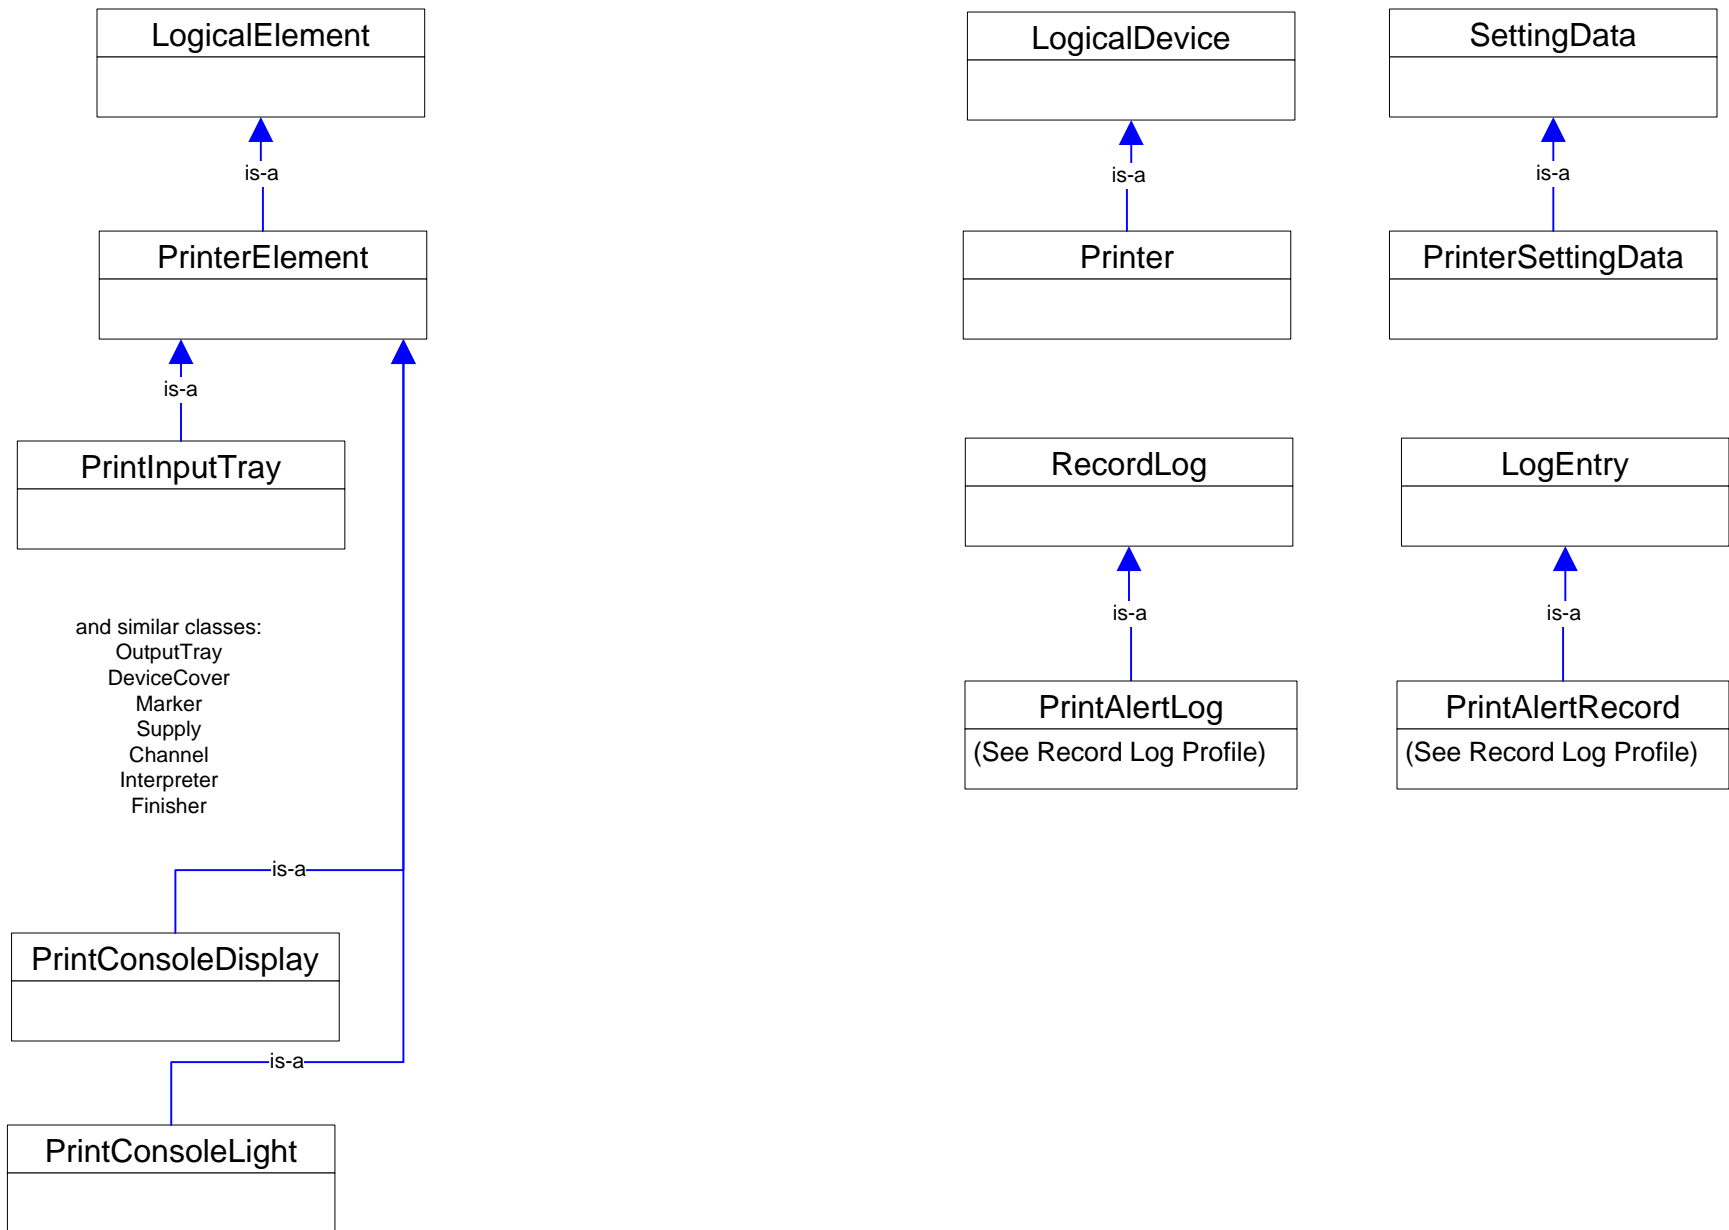

Printer Components

Example of Subunit Table

Printer Consoles

Example of Printer with multiple input trays

Class Hierarchy

Association Class Hierarchy

Network Printer = Dedicated ComputerSystem

ComputerSystem
Dedicated="Network Printer" (new value)

Network Printer = ComputerSystem with an attached Printer

- Profiles that may need to be implemented
- PRP
 - Network port
 - IP endpoint
 - DHCP client
 - DNS client
 - Software identity
 - Power management
 - Printer

Connections to same classes as in simpler Printer device