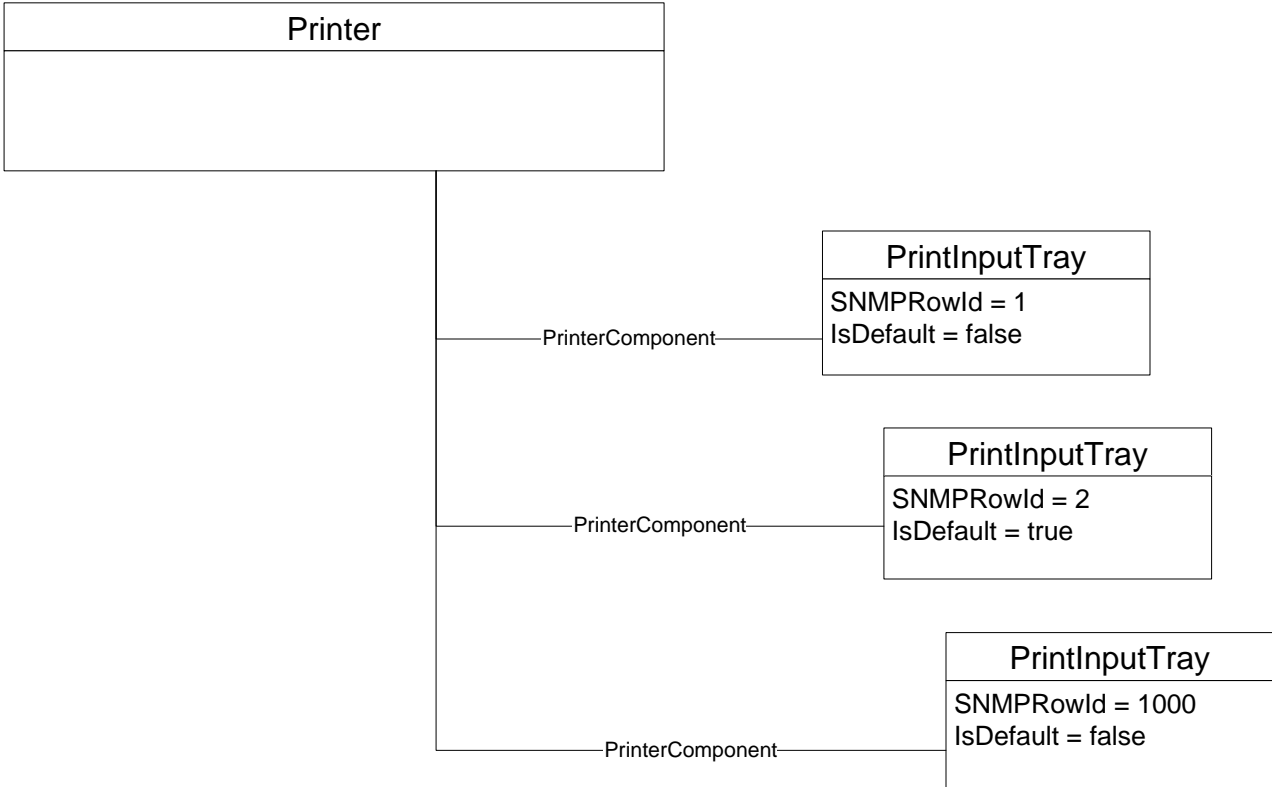

Printer Components

Example of Subunit Table

Printer Consoles

Example of Printer with multiple input trays

Class Hierarchy

Association Class Hierarchy

Network Printer = Dedicated ComputerSystem

ComputerSystem
Dedicated="Network Printer" (new value)

Network Printer = ComputerSystem with an attached Printer

- Profiles that may need to be implemented
- PRP
 - Network port
 - IP endpoint
 - DHCP client
 - DNS client
 - Software identity
 - Power management
 - Printer

Connections to same classes as in simpler Printer device