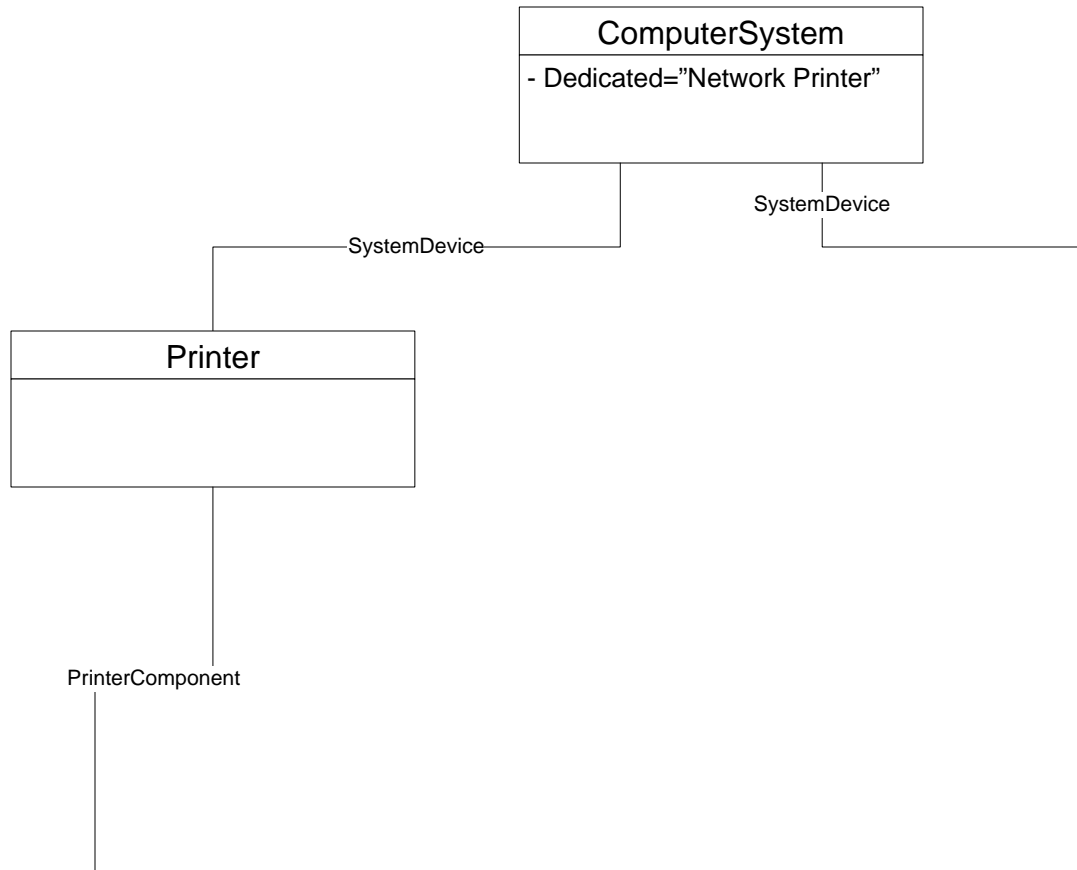

Printer Components

Example of Subunit Table

Printer Consoles

Example of Printer with multiple input trays

Class Hierarchy

Association Class Hierarchy

Network Printer = Dedicated ComputerSystem

ComputerSystem
Dedicated="Network Printer" (new value)

Network Printer = ComputerSystem with an attached Printer

- Profiles that may need to be implemented
- PRP
 - Network port
 - IP endpoint
 - DHCP client
 - DNS client
 - Software identity
 - Power management
 - Printer

Connections to same classes as in simpler Printer device