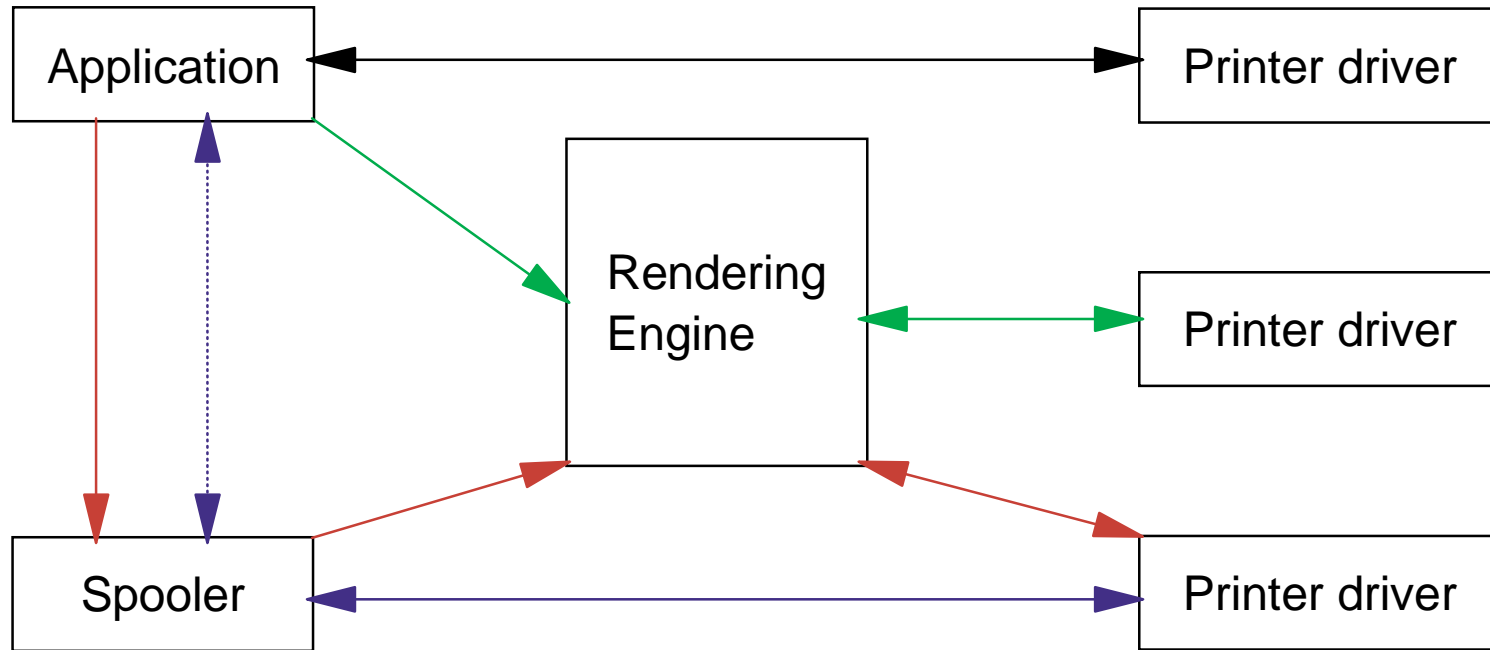

Common Job Properties

Copies	1
Form	na_letter_8.5x11in
InputTray	AutoSelect
MediaColor	0x000000
MediaBackCoating	Glossy
MediaFrontCoating	Matte
MediaGrain	
MediaTooth	Fine
MediaType	Stationery
NumberUp	2x2
NumberUpPresentationDirection	TorightTobottom
OutputBin	Bottom
PrintQuality	Fine
Resolution	600x600
Rotation	Portrait
ScalingType	FitToPage
ScalingPercentage	100
SheetCollate	SheetUncollated
Sides	OneSidedFront
StitchingPosition	0
StitchingReferenceEdge	Top
StitchingType	Saddle
StitchingCount	1
StitchingAngle	90
Trimming	Tab

API motivation

Transform graphical API calls into sequential banded bitmaps

Initial APIs

Library Level

OpenLibrary
CloseLibrary
EnumerateDrivers

Driver Level

OpenDriver
CloseDriver
EnumerateDevices
GetDeviceHandle
OpenDevice

Device Level

CloseDevice
SetTranslatableLanguage
GetTranslatableLanguage
QueryTranslatableLanguages
TranslateJobProperty

GetPDLInformation
QueryCurrentJobProperties
SetJobProperties
ListJobPropertyKeys
ListJobPropertyKeyValues
GetJobProperty
GetJobPropertyType
BeginJob
StartPage
StartPageWithProperties
EndPage
EndJob
AbortPage
AbortJob
Bitblt
Free