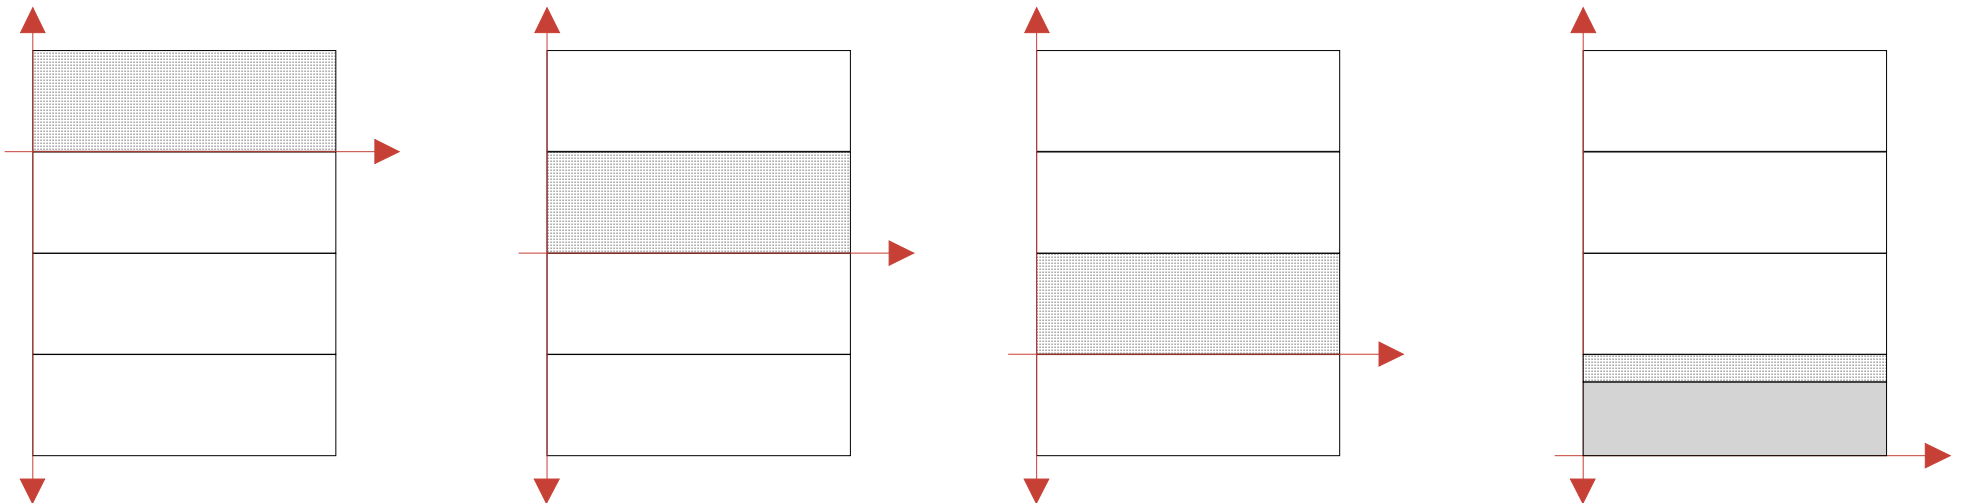

Common Job Properties

Copies	1
Form	na_letter_8.5x11in
InputTray	AutoSelect
MediaColor	0x000000
MediaBackCoating	Glossy
MediaFrontCoating	Matte
MediaGrain	
MediaTooth	Fine
MediaType	Stationery
NumberUp	2x2
NumberUpPresentationDirection	TorightTobottom
OutputBin	Bottom
PrintQuality	Fine
Resolution	600x600
Rotation	Portrait
ScalingType	FitToPage
ScalingPercentage	100
SheetCollate	SheetUncollated
Sides	OneSidedFront
StitchingPosition	0
StitchingReferenceEdge	Top
StitchingType	Saddle
StitchingCount	1
StitchingAngle	90
Trimming	Tab

API motivation

Transform graphical API calls into sequential banded bitmaps

Initial APIs

Library Level

OpenLibrary
CloseLibrary
EnumerateDrivers

Driver Level

OpenDriver
CloseDriver
EnumerateDevices
GetDeviceHandle
OpenDevice